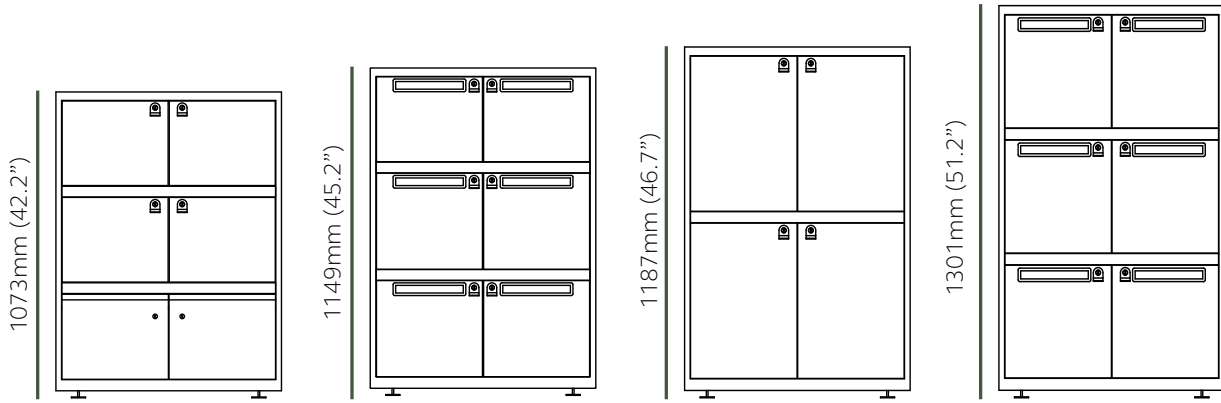

Range Overview

All lockers are 470mm (18.5") deep.

Available in two widths: 800mm (31.5") and 1000m (39.4")