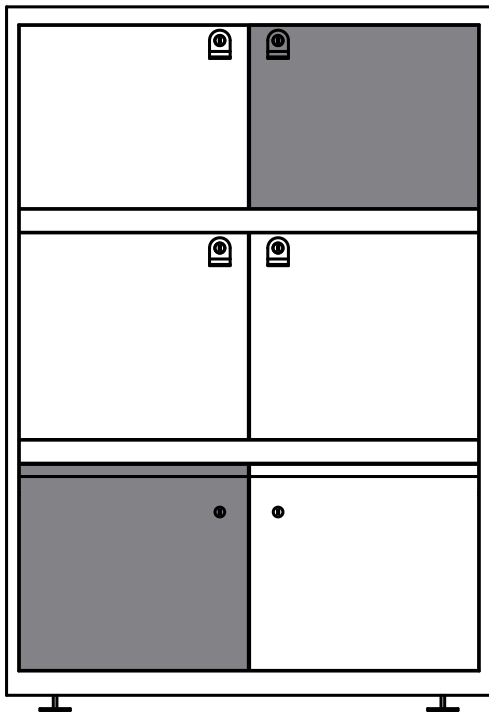

Internal Compartment Dimensions

800mm (31.5") wide SystemFile Locker compartment width = 358mm (14.1")

1000mm (39.4") wide SystemFile Locker compartment width = 458mm (18")

SystemFile Locker compartment depth = 450mm (17.7")

Please note: The below dimensions listed for height can be applied for both 800mm (31.5") and 1000mm (39.4") wide SystemFile Lockers.

305mm (12") Locker compartment height = 302mm (11.9")

343mm (13.5") Locker compartment height = 340mm (13.4")

381mm (15") Locker compartment height = 377mm (14.8")

495mm (19.5") Locker compartment height = 492mm (19.4")

533mm (21") Locker compartment height = 530mm (20.9")

Personal Space Drawer Dimensions:

SystemFile Personal Space Drawer compartment height = 348mm (13.7")

SystemFile Personal Space Drawer compartment depth = 450mm (17.7")

800mm (31.5") wide SystemFile Personal Space Drawer compartment width = 316mm (12.4")

1000mm (39.4") wide SystemFile Personal Space Drawer compartment width = 416mm (16.4")