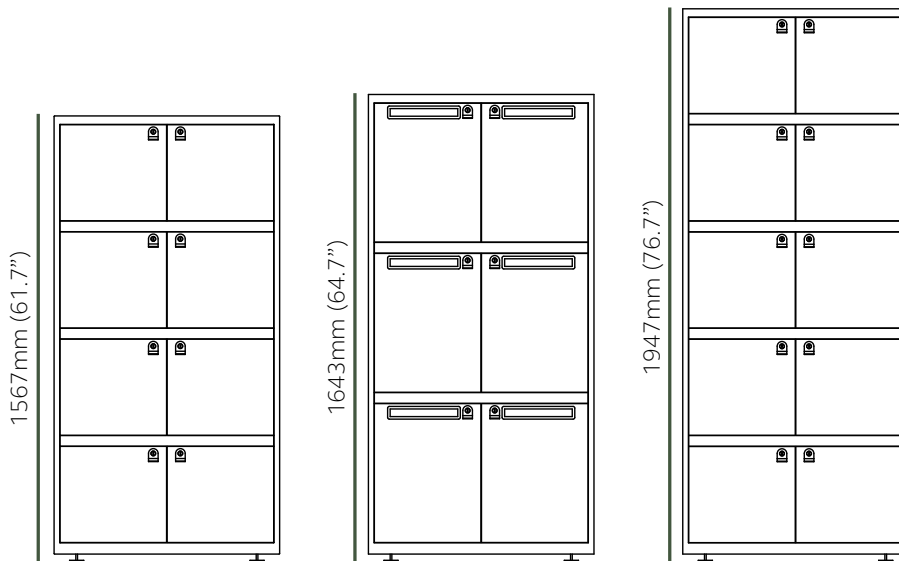

Available in two widths: 800mm (31.5") and 1000m (39.4")