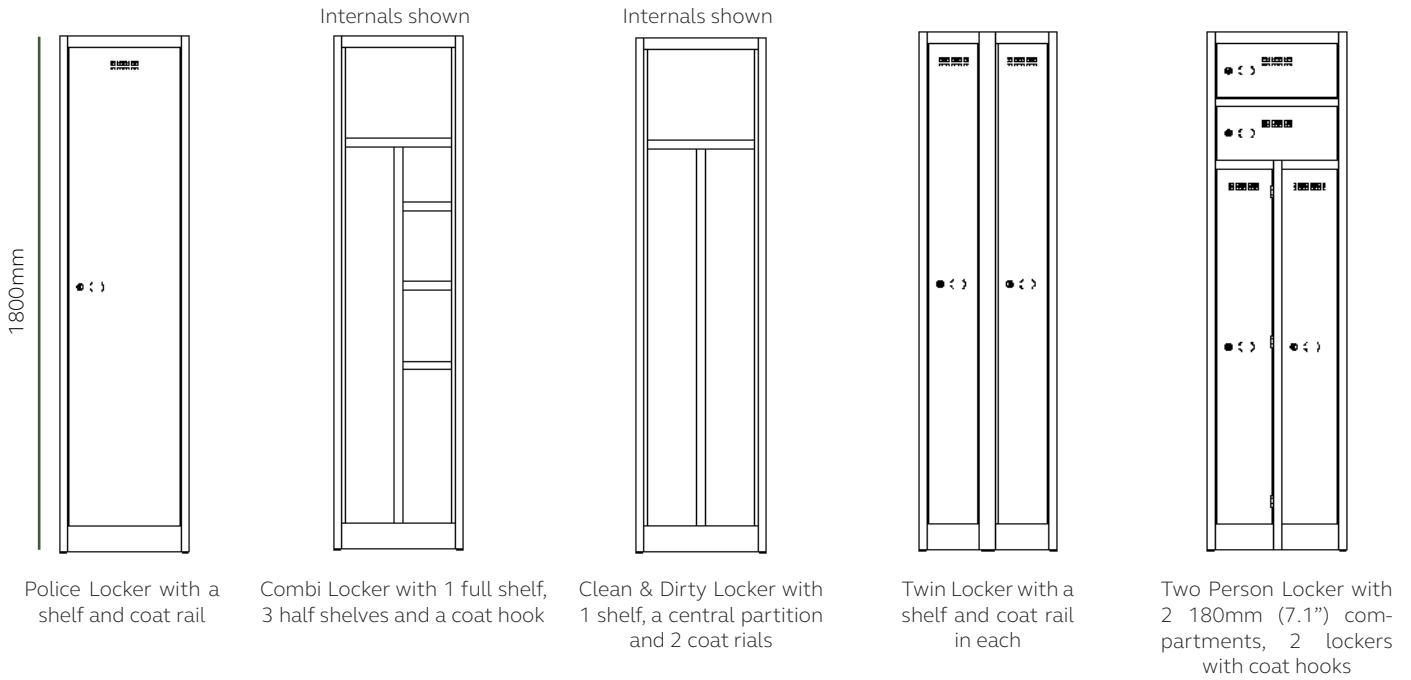

Workwear Lockers

Police Lockers, Clean & Dirty, and Two Person Lockers are available in 600mm deep.
Combi Locker and 2 Twin Locker are available in 450mm deep.