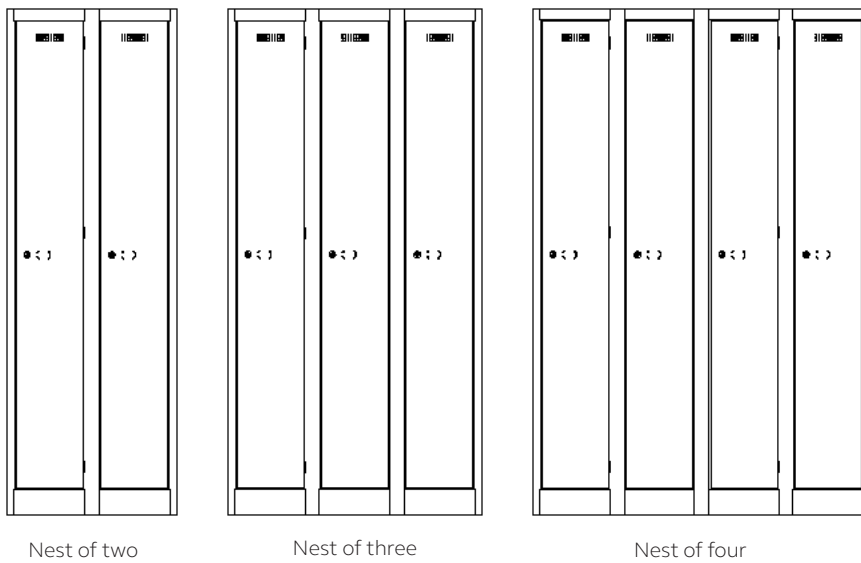

Workwear Lockers

Police Lockers, Clean & Dirty, and Two Person Lockers are available in 600mm deep.
Combi Locker and 2 Twin Locker are available in 450mm deep.

Available in 450mm (17.7")

Nests