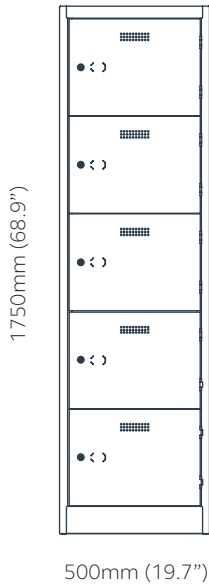

Internal (Below shelf)

H: 507mm (20")
H: 885mm (34.8")
H: 911mm (35.9")
H: 911mm (35.9")
H: 1199mm (47.2")

Internal (Above shelf)

H: 246mm (9.7")
H: 283mm (11.1")
H: 297mm (11.7")
H: 297mm (11.7")
H: 390mm (15.4")

Internal (Locker Compartment)

H: 370mm (14.6") W: 415mm (16.3") D: 428mm (16.9")

H: 383mm (15.1") W: 215mm (8.5") D: 278mm (11")

H: 383mm (15.1") W: 215mm (8.5") D: 428mm (16.9")

H: 510mm (20.1") W: 415mm (16.3") D: 428mm (16.9")

Lower Height Lockers - 4 Door

External

H: 1750mm (68.9") W: 500mm (19.7") D: 450mm (17.7")

Internal (Locker Compartment)

H: 375mm (14.8") W: 415mm (16.3") D: 428mm (16.9")

Lower Height Lockers - 5 Door

External

H: 1750mm (68.9") W: 500mm (19.7") D: 450mm (17.7")

Internal (Locker Compartment)

H: 294mm (11.6") W: 415mm (16.3") D: 428mm (16.9")

Lower Height Lockers - 6 Door

External

H: 1750mm (68.9") W: 500mm (19.7") D: 450mm (17.7")