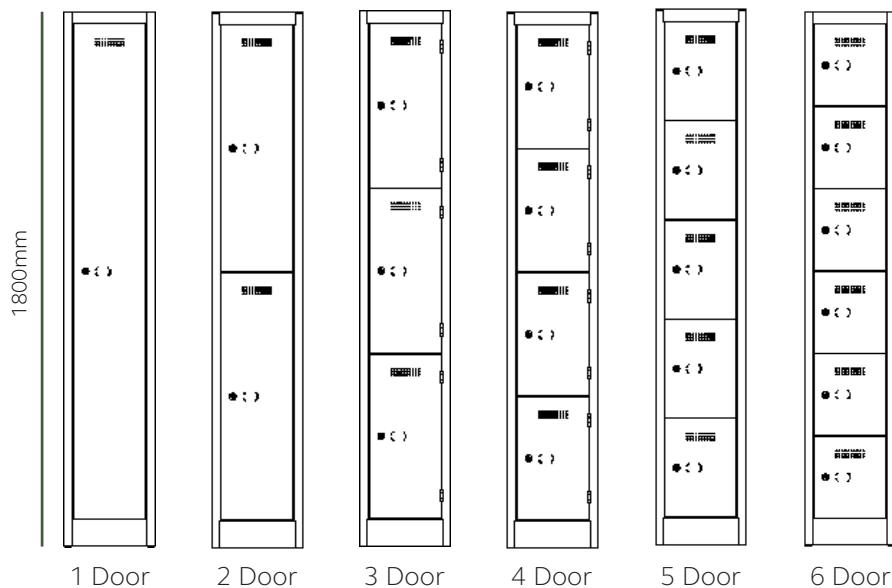

Range Overview

Everyday Lockers

Available in 5 depths: 300mm, 380mm, 450mm, 510mm, 600mm
Please note: not all depths are available in all widths

Available in 5 widths: 225mm, 300mm, 380mm, 450mm, 600mm

Lower Height Lockers