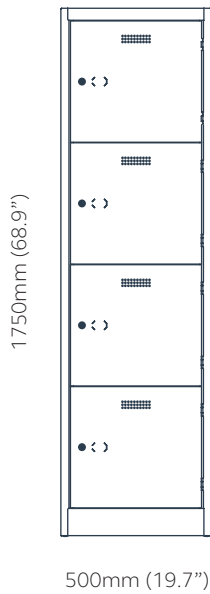

Lower Height Lockers - 4 Door

External

H: 1750mm (68.9")   W: 500mm (19.7")   D: 450mm (17.7")

Internal (Locker Compartment)

H: 375mm (14.8")   W: 415mm (16.3")   D: 428mm (16.9")