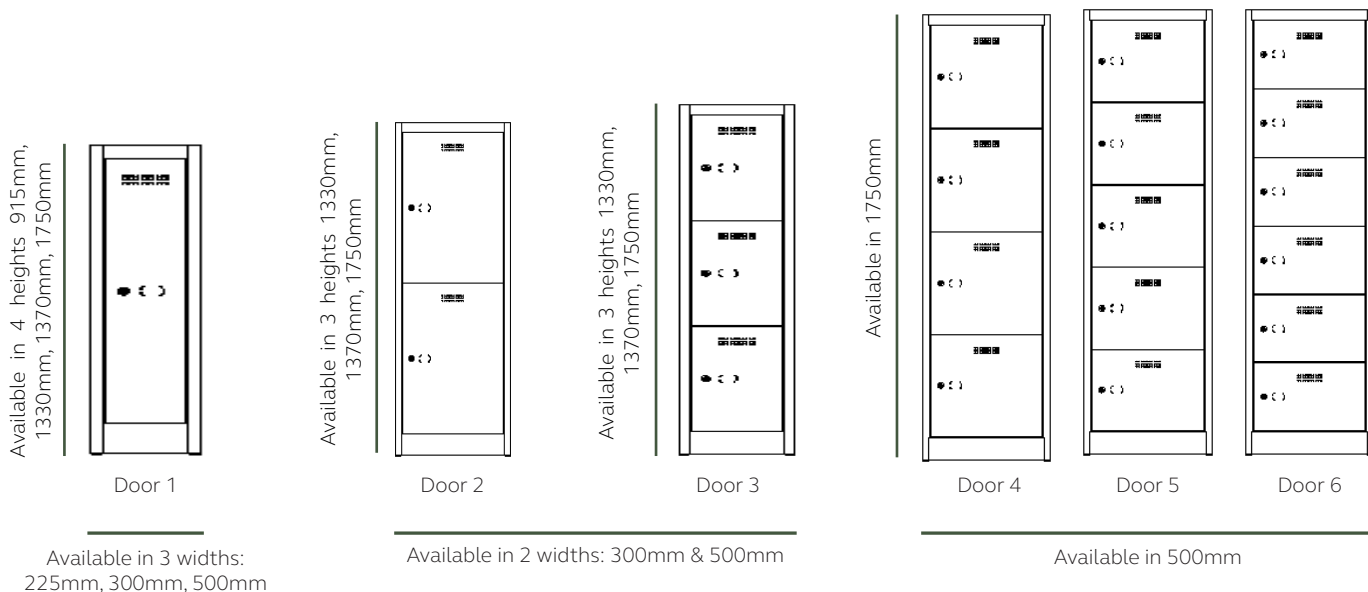

Lower Height Lockers

Available in 4 depths: 300mm, 380mm, 450mm, 600mm
Please note: not all depth are available in all widths