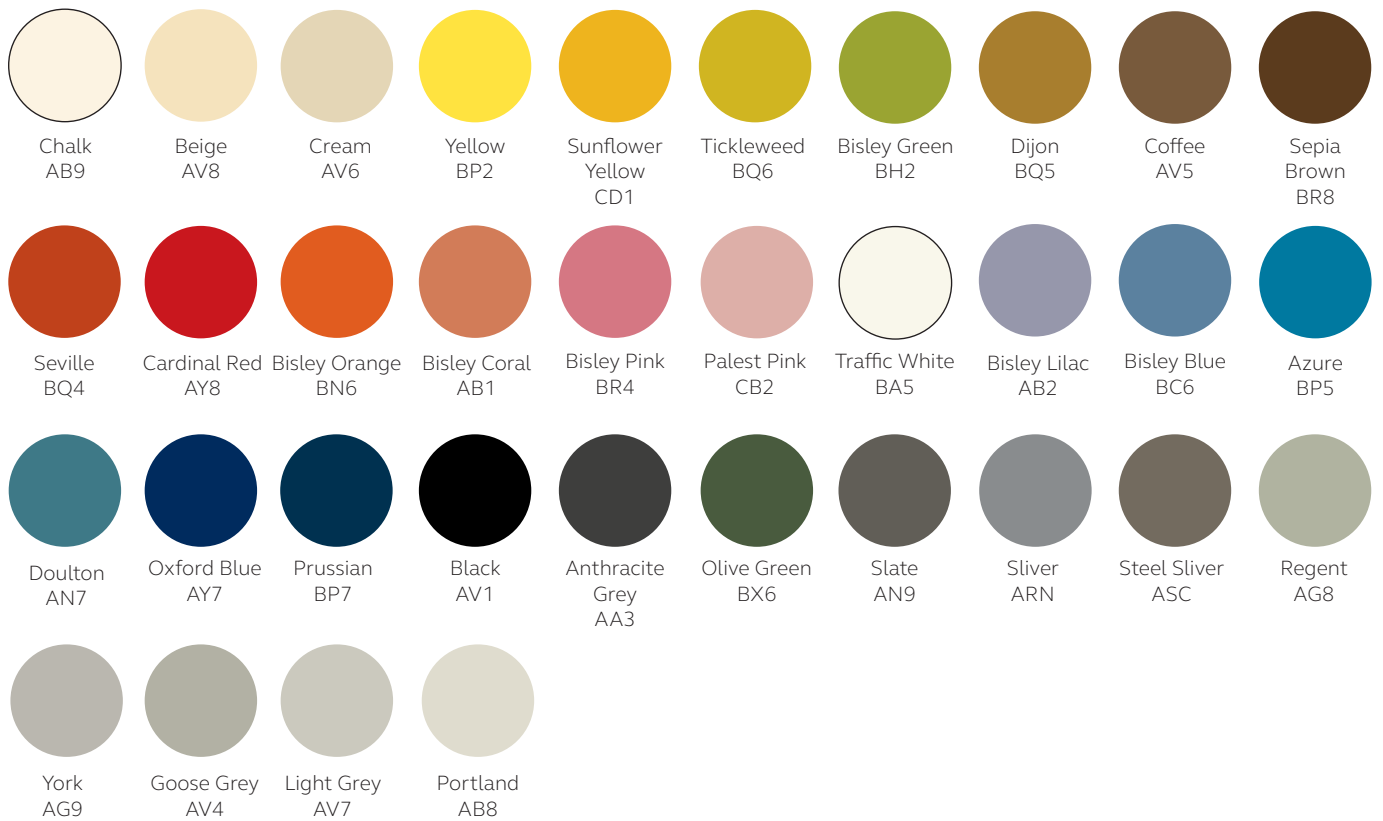

BTBACPLBIIF

BTBACPRWIIF

Specification Notes

Locking options:

All Bite units listed are with AB locking as standard.

AB

Finish options:

Bite is available in the Vision paint palette.