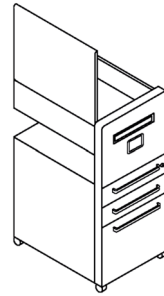

Bite

Specification

BISLEY

Bite, a clever twist on the standard pedestal.

Bite wraps neatly around a desk or workstation providing convenient storage – underdesk storage beneath, and flexible storage above. Every Bite comes with a postal slot and business card holder with the option of a cork bulletin board or whiteboard inside the lid.

Postal slot and business card holder.

Reversible soft closing lid.

Bulletin board or whiteboard.

Minimum ten-year guarantee.

Range Overview

Both left hand and right hand Bite options are available.
Bite is 573mm (23") deep.

Right hand

Left hand

Bite

H: 930mm (37") W: 428mm (17") D: 573mm (23")

| Product Code | Description |
|--------------|---|
| BTBACPLBIIF | Left handed, pinable board, two intermediate & one filing drawer |
| BTBACPLBMF | Left handed, pinable board, one medium & one filing drawer |
| BTBACPLWIIF | Left handed, whiteboard, two intermediate & one filing drawer |
| BTBACPLWMF | Left handed, whiteboard, one medium & one filing drawer |
| BTBACPRBIIF | Right handed, pinable board, two intermediate & one filing drawer |
| BTBACPRBMF | Right handed, pinable board, one medium & one filing drawer |
| BTBACPRWIIF | Right handed, whiteboard, two intermediate & one filing drawer |
| BTBACPRWMF | Right handed, whiteboard, one medium & one filing drawer |
| DIP | Drop-in pen tray (A4) ordered separately |