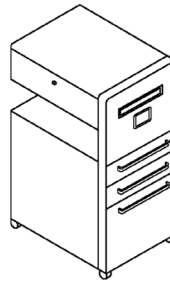

Bite

Specification

BISLEY

Bite, a clever twist on the standard pedestal.

Bite wraps neatly around a desk or workstation providing convenient storage – underdesk storage beneath, and flexible storage above. Every Bite comes with a postal slot and business card holder with the option of a cork bulletin board or whiteboard inside the lid.

Space-efficient and mobile, it's ideal for use in benching environments.

Features & Benefits

Available as a left or right-handed unit with many secure storage options customisable to suit your needs.

Mobile, so suitable for hot desking.

Postal slot and business card holder.

Reversible soft closing lid.

Bulletin board or whiteboard.

Minimum ten-year guarantee.

Range Overview

Both left hand and right hand Bite options are available.
Bite is 573mm (23") deep.

Right hand

Left hand

Bite

H: 930mm (37") W: 428mm (17") D: 573mm (23")

| Product Code | Description |
|--------------|---|
| BTBACPLBIIF | Left handed, pinable board, two intermediate & one filing drawer |
| BTBACPLBMF | Left handed, pinable board, one medium & one filing drawer |
| BTBACPLWIIF | Left handed, whiteboard, two intermediate & one filing drawer |
| BTBACPLWMF | Left handed, whiteboard, one medium & one filing drawer |
| BTBACPRBIIF | Right handed, pinable board, two intermediate & one filing drawer |
| BTBACPRBMF | Right handed, pinable board, one medium & one filing drawer |
| BTBACPRWIIF | Right handed, whiteboard, two intermediate & one filing drawer |
| BTBACPRWMF | Right handed, whiteboard, one medium & one filing drawer |
| DIP | Drop-in pen tray (A4) ordered separately |