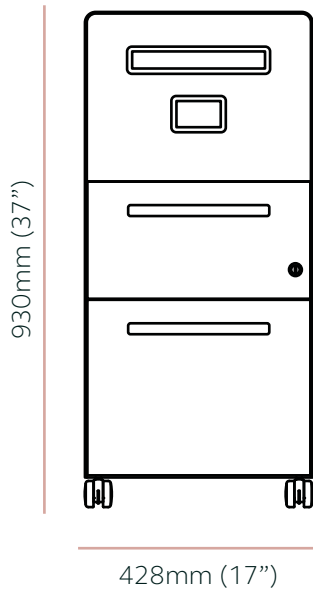

Bite

Specification

BISLEY

Bite, a clever twist on the standard pedestal.

Bite wraps neatly around a desk or workstation providing convenient storage – underdesk storage beneath, and flexible storage above. Every Bite comes with a postal slot and business card holder with the option of a cork bulletin board or whiteboard inside the lid.

Postal slot and business card holder.

Reversible soft closing lid.

Bulletin board or whiteboard.

Minimum ten-year guarantee.

Range Overview

Both left hand and right hand Bite options are available.
Bite is 573mm (23") deep.

Right hand

Left hand

Bite

H: 930mm (37") W: 428mm (17") D: 573mm (23")

| Product Code | Description |
|--------------|---|
| BTBACPLBIIF | Left handed, pinable board, two intermediate & one filing drawer |
| BTBACPLBMF | Left handed, pinable board, one medium & one filing drawer |
| BTBACPLWIIF | Left handed, whiteboard, two intermediate & one filing drawer |
| BTBACPLWMF | Left handed, whiteboard, one medium & one filing drawer |
| BTBACPRBIIF | Right handed, pinable board, two intermediate & one filing drawer |
| BTBACPRBMF | Right handed, pinable board, one medium & one filing drawer |
| BTBACPRWIIF | Right handed, whiteboard, two intermediate & one filing drawer |
| BTBACPRWMF | Right handed, whiteboard, one medium & one filing drawer |
| DIP | Drop-in pen tray (A4) ordered separately |